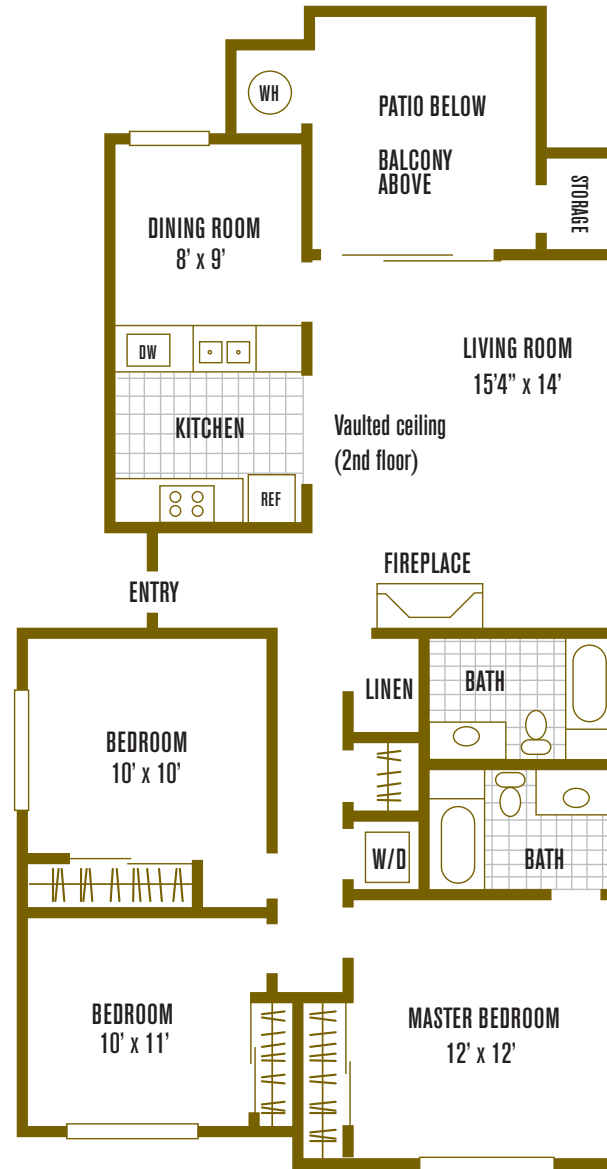

DEER VALLEY

1801 Eureka Road

Roseville, CA 95661

p: 916.782.3338 | f: 916.782.5483

www.ExperienceDeerValley.com

Come home to your private retreat--this gracious three bedroom home offers features that are both luxurious and practical; including granite countertops, chair rails, and nine-foot ceilings crowned with glossy accent molding.

residence 6

3 Bedrooms | 2 Bathrooms | 1150 sq. ft.

notes: _____

All room dimensions and square footages are approximate.